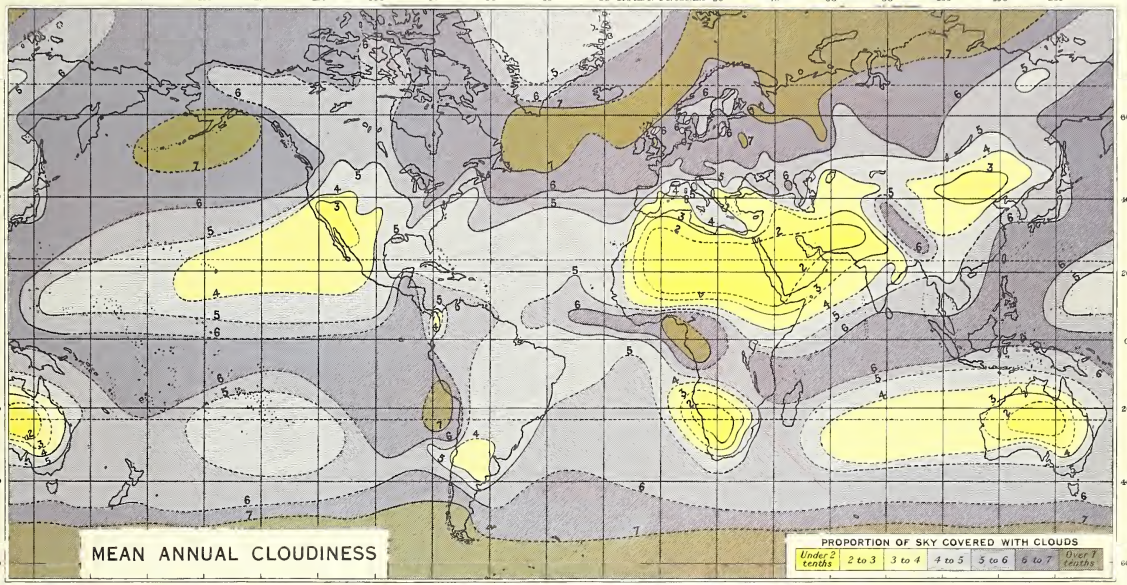

MAGNETIC VARIATION, 1932

■ West of True North
■ East of True North

Note to Ocean Currents

Warm Currents Cold Currents
 direction of the currents is shown by the arrows.
 thickness of the arrows indicates by the number of strokes
 mean speed of the water drift in an hour.
 thick strokes above indicate the number of nautical miles.
 thin strokes below indicate the number of quarters of a mile.
 → 1 mile → 2 miles → 3 miles
 → 1/4 → 2/4 → 3/4

Note to Monsoon Drifts

In the Indian Ocean, the China Sea and the West Coast of Mexico and Central America, the currents change with the Monsoons. The simple arrows → show the S.W. and S.E. Monsoon Drift during the Northern Summer. The arrows marked thus ← → show the N.W. and N.E. Monsoon Drift during the Northern Winter. Limit of Floating Ice Limit of Pack Ice
 Sea-Weed